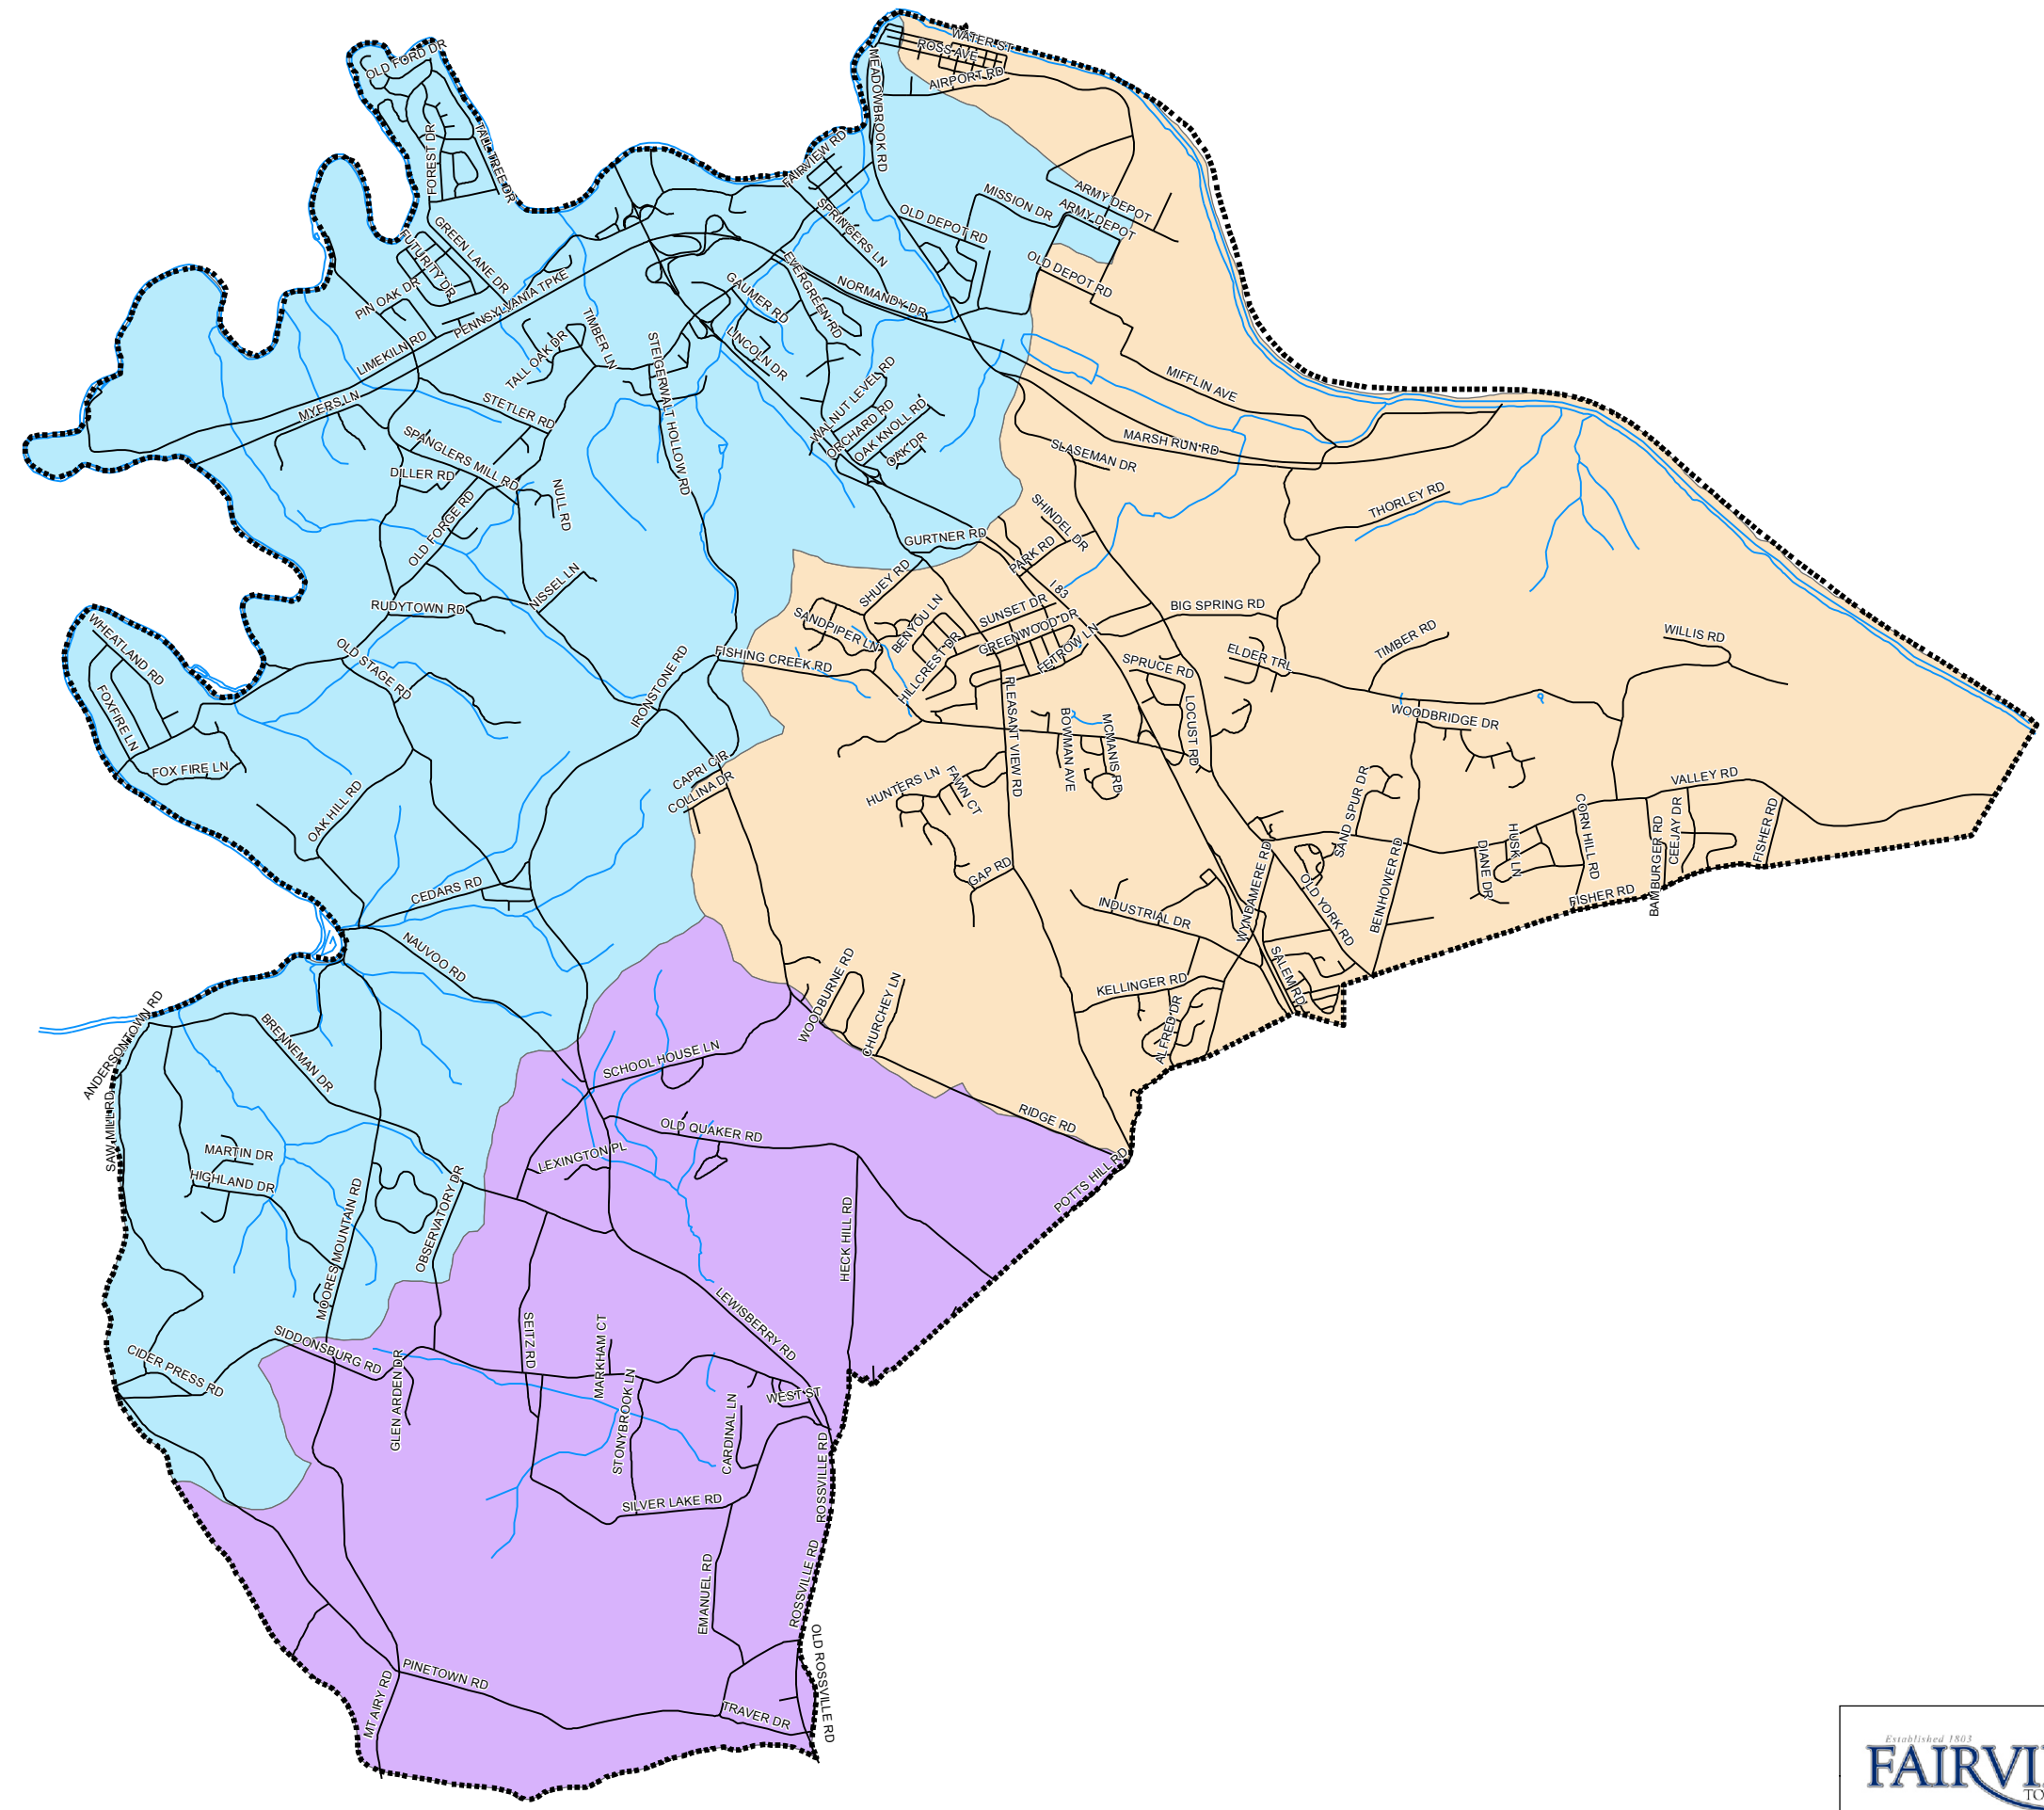

# FAIRVIEW TOWNSHIP COMPREHENSIVE PLAN

YORK COUNTY PENNSYLVANIA

## DRAINAGE BASINS

### Legend

-  Municipal Boundary
-  Roadways
-  Streams
- Drainage Basin**
-  Conewago West
-  Susquehanna
-  Yellow Breeches

Sources: Fairview Township and YCPC GIS Datasets.

June 2010