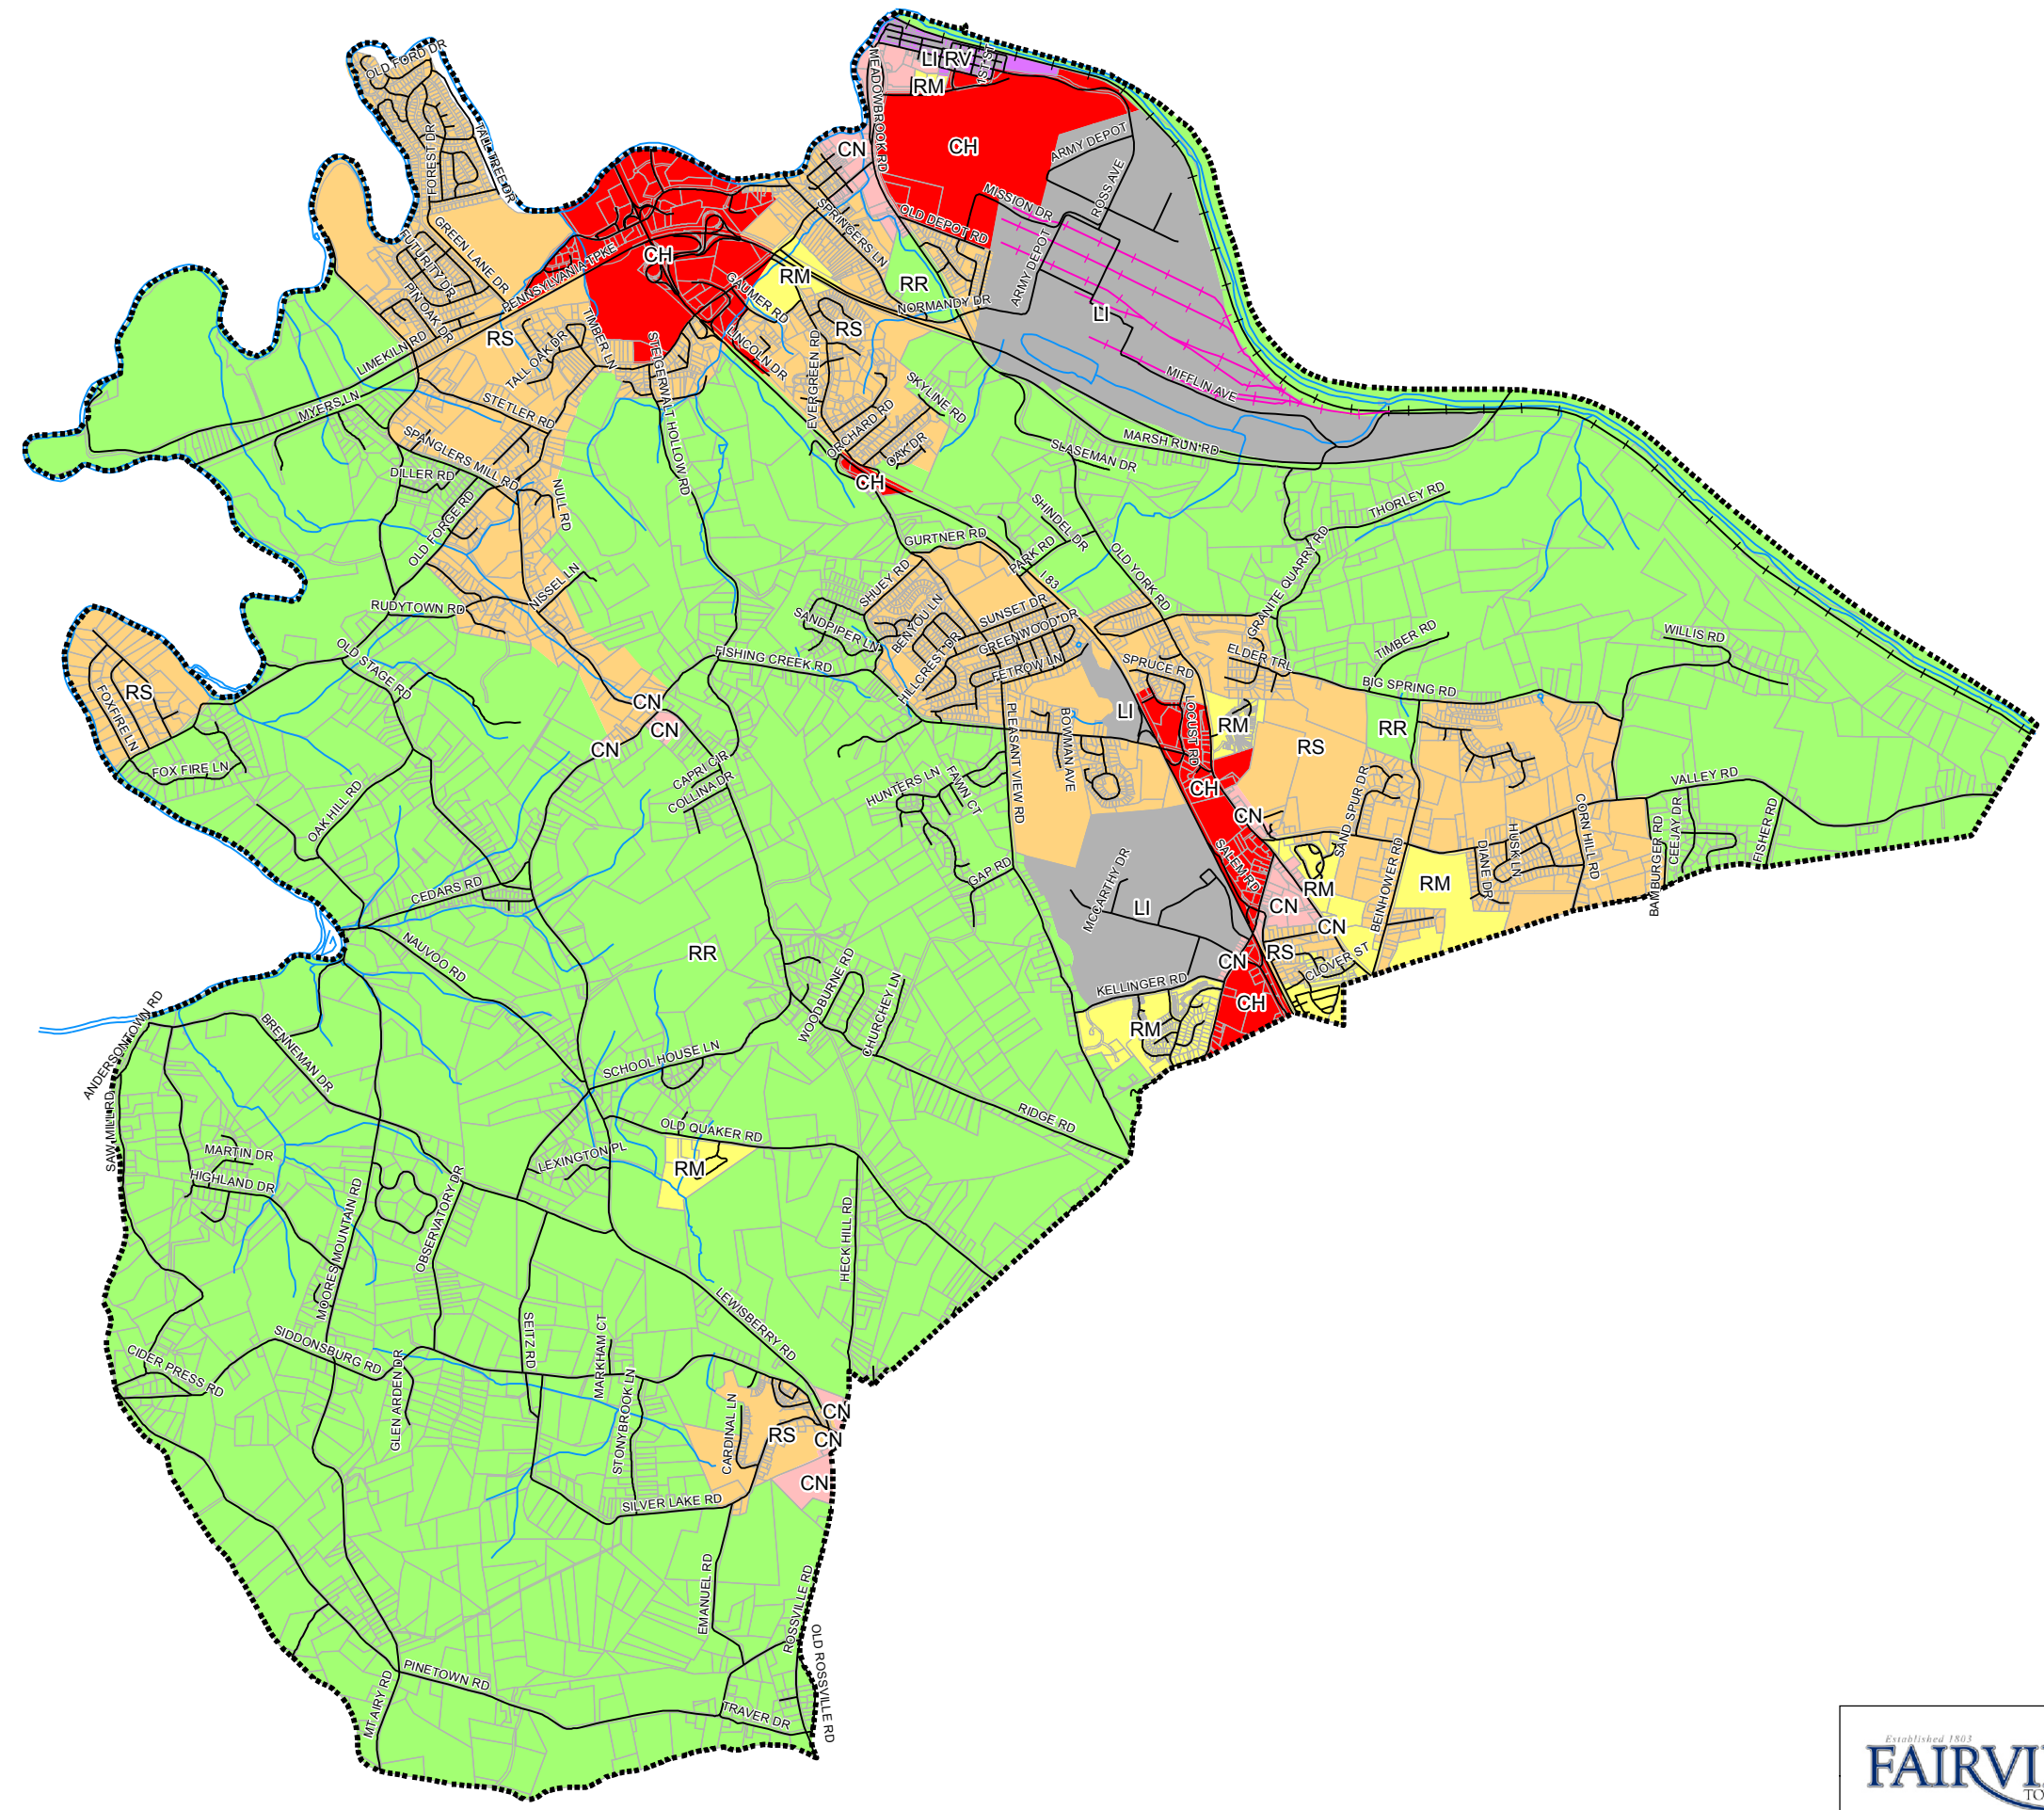

FAIRVIEW TOWNSHIP COMPREHENSIVE PLAN

YORK COUNTY PENNSYLVANIA

ZONING DISTRICTS

Legend

- Municipal Boundary
- Roadways
- Active Railroad
- Inactive Railroad
- Streams
- Zoning Districts**
- Residential Single - RS
- Residential Multiple - RM
- Residential Rural - RR
- Residential Village - RV
- Commercial Neighborhood - CN
- Commercial Highway - CH
- Light Industrial - LI

Sources: Fairview Township and YCPC GIS Datasets.

Note: Land Use Code based on YCPC Tax Assessment Office data, 2007.

June 2010