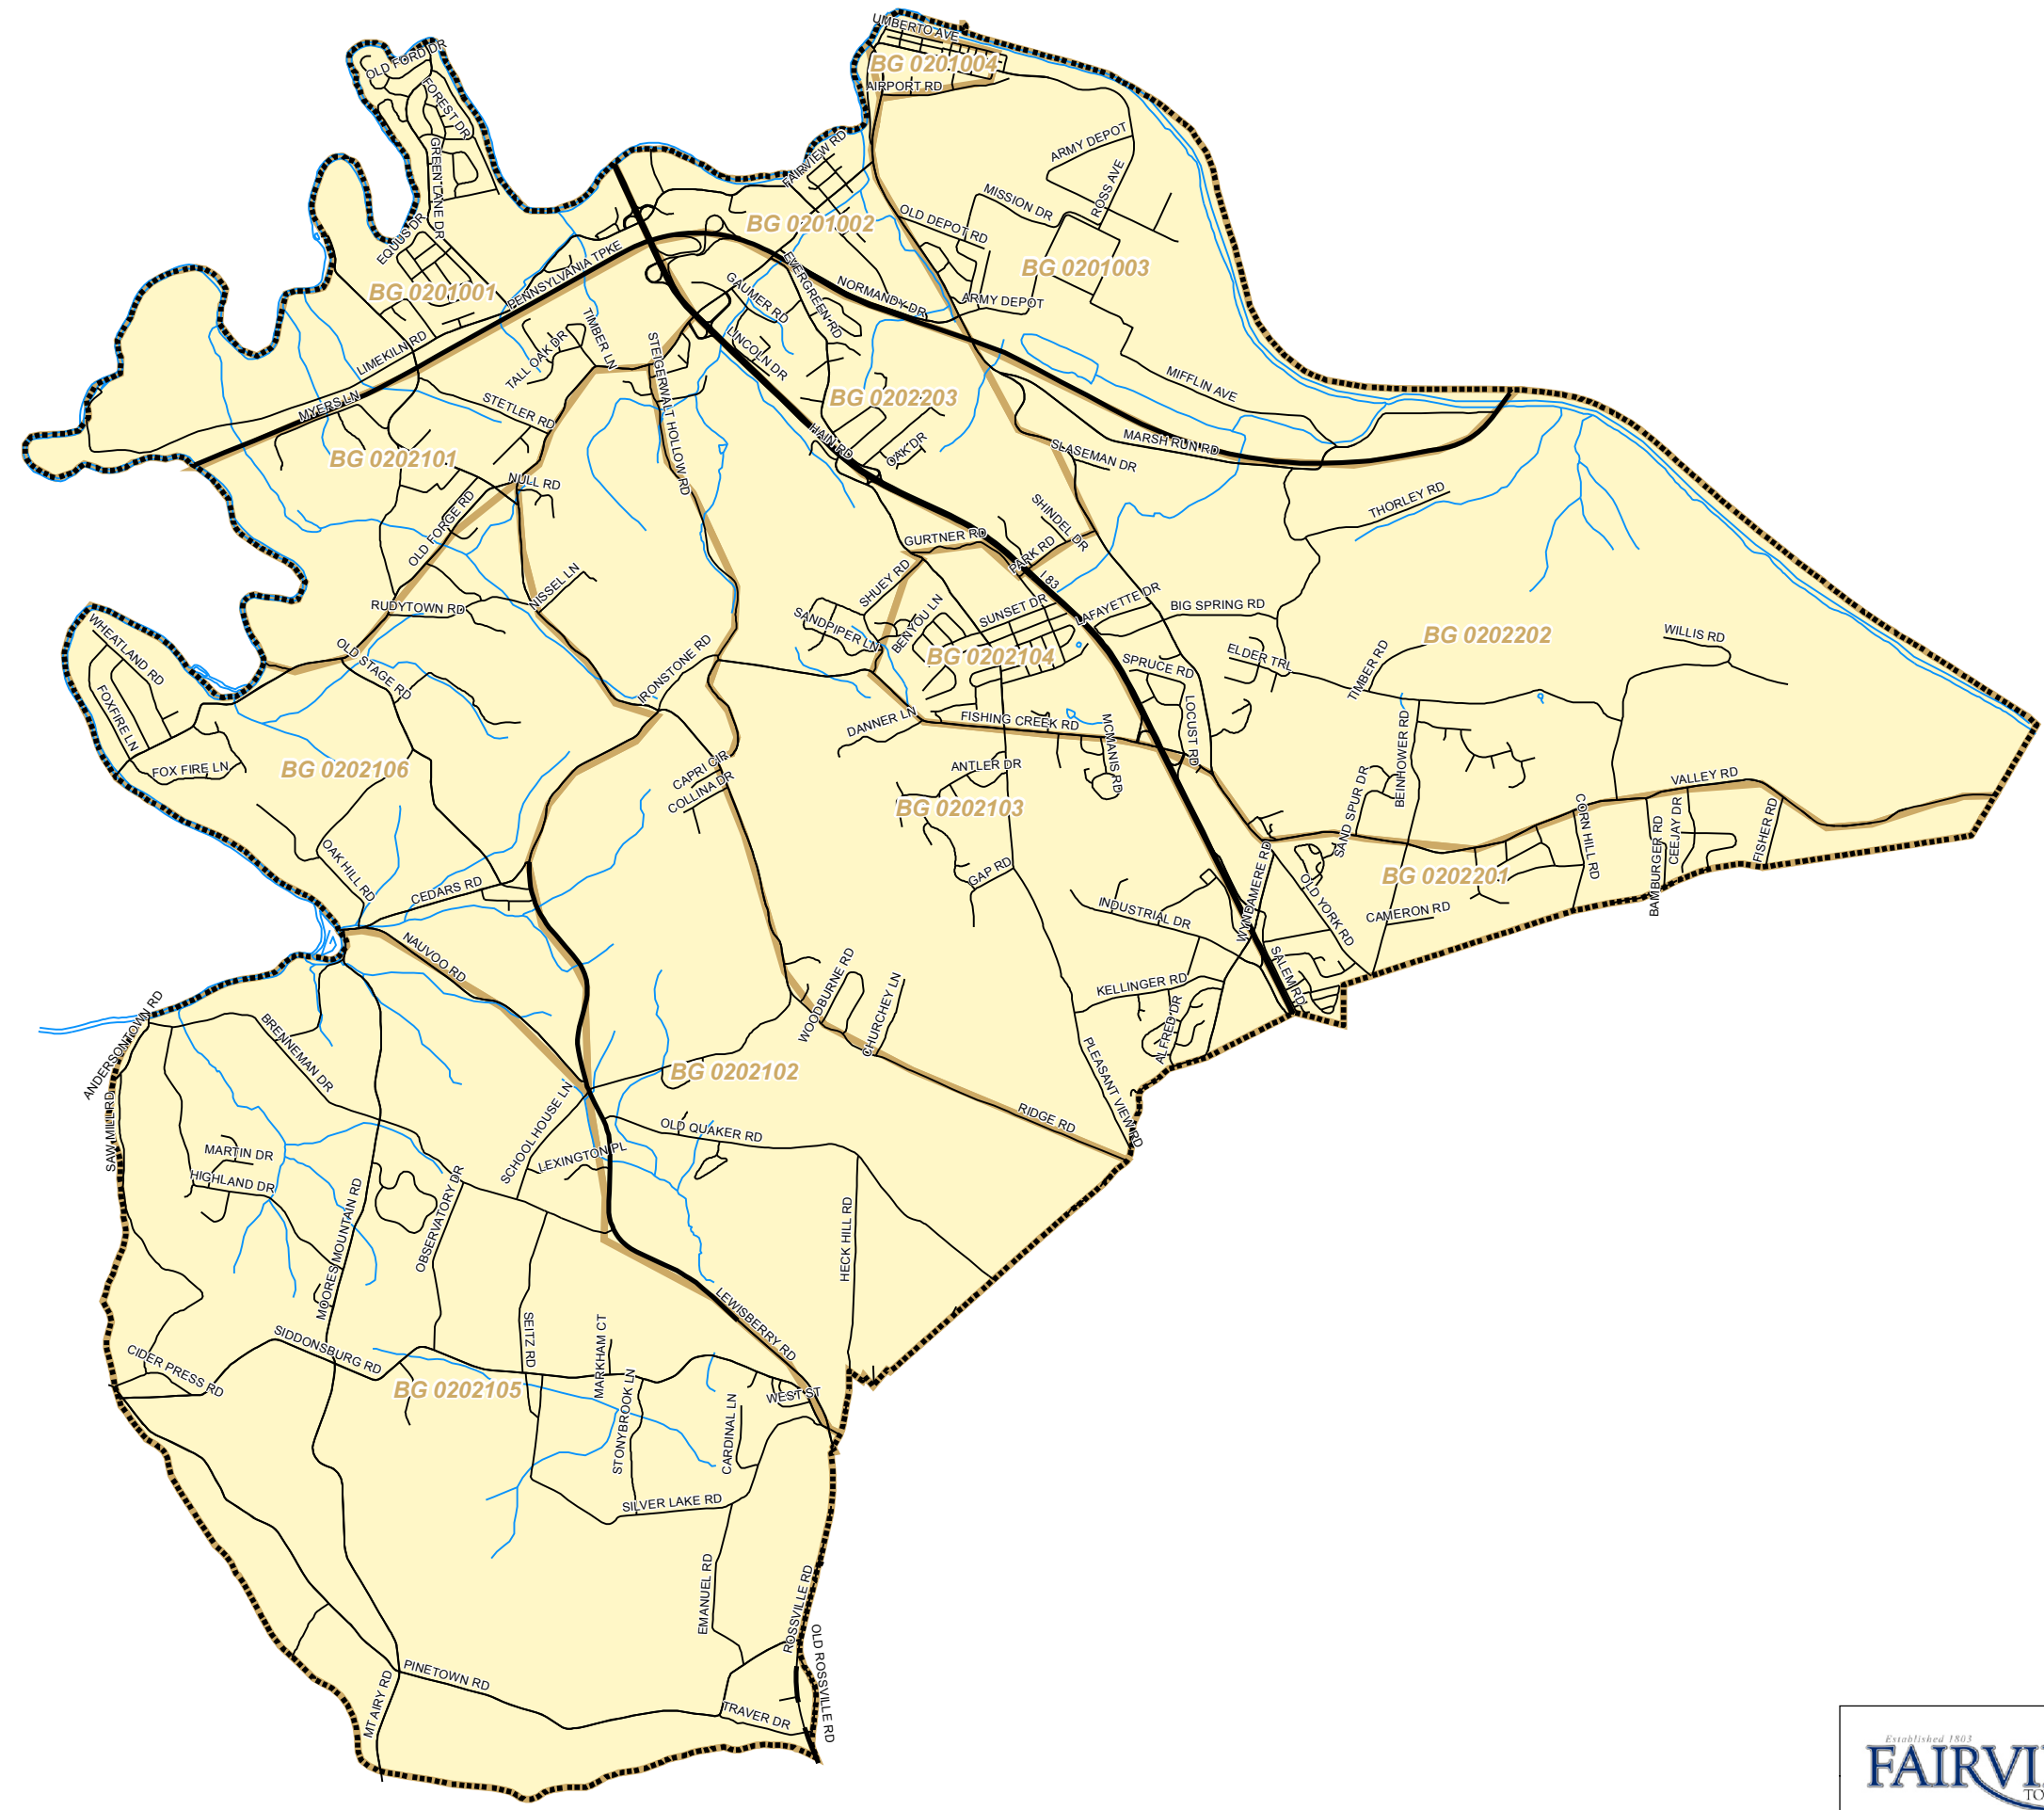

FAIRVIEW TOWNSHIP COMPREHENSIVE PLAN

YORK COUNTY PENNSYLVANIA

CENSUS GEOGRAPHY

Legend

-  Municipal Boundary
-  Local Roads
-  Major Roads
-  Streams
-  Census 2000 Blockgroups

Sources: Fairview Township, US Census 2000 TIGERLine Files and YCPC GIS Datasets.

Note: US Census Geography from 2000 Census.

June 2010