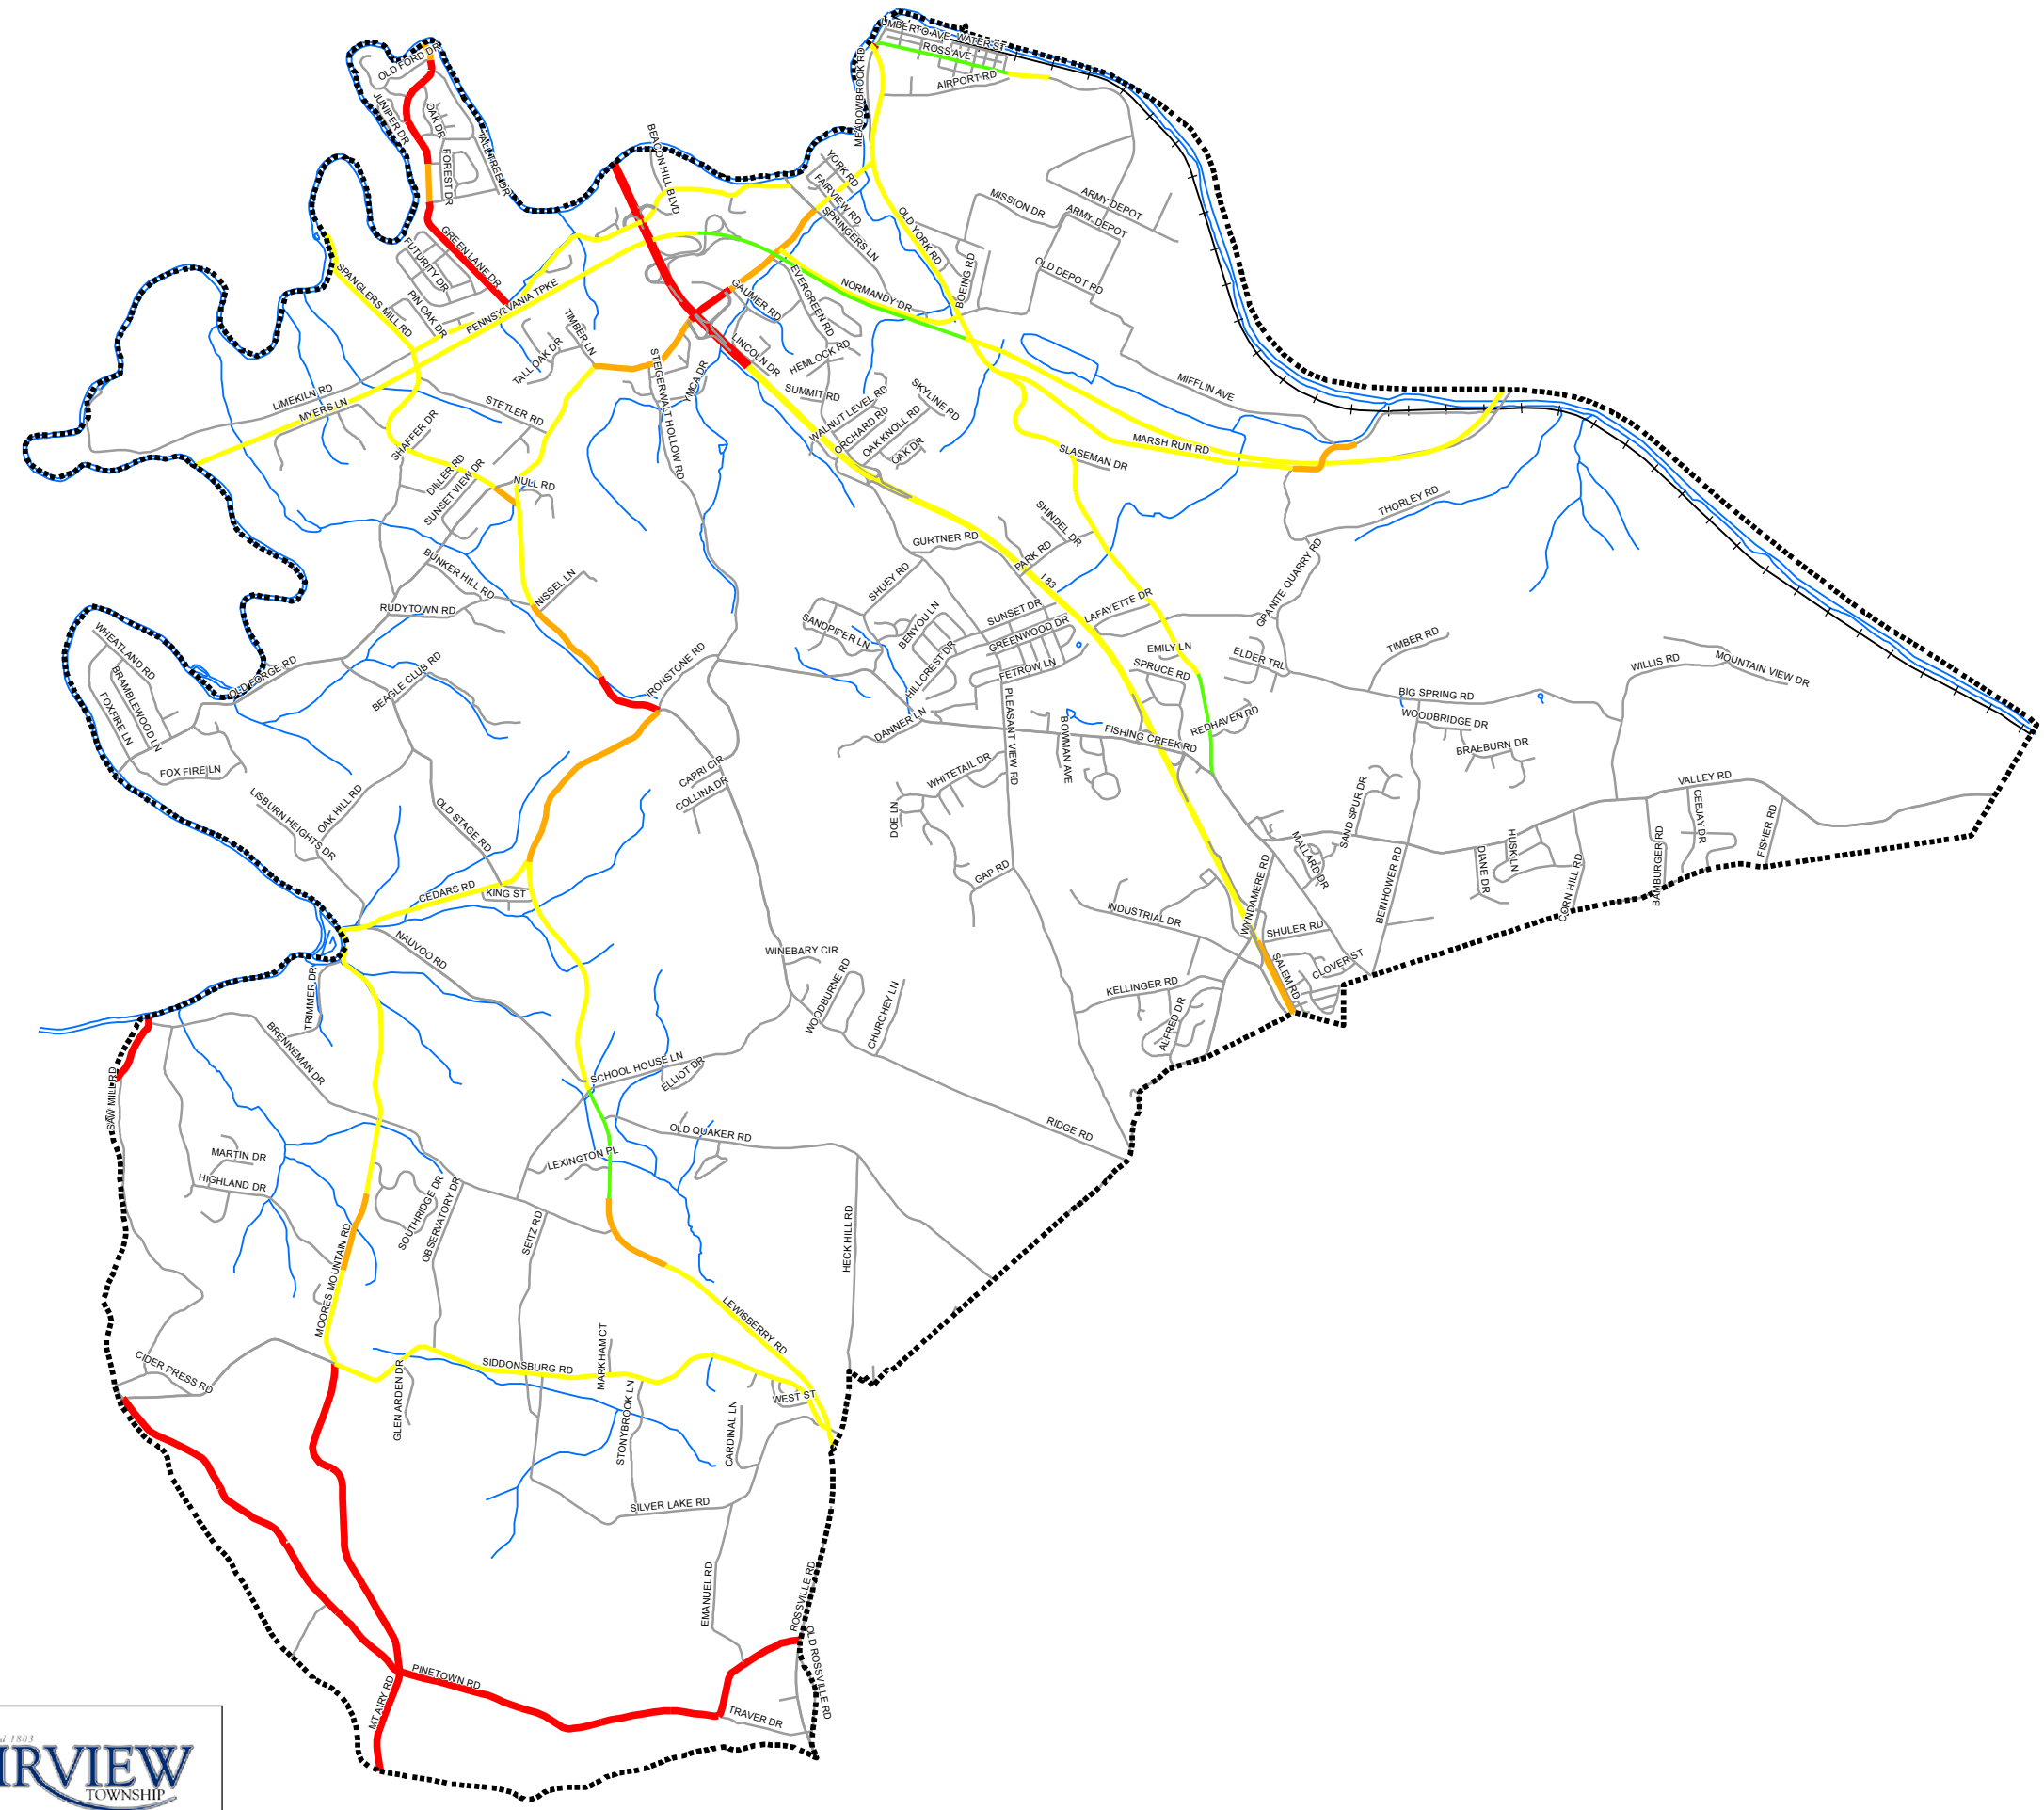

FAIRVIEW TOWNSHIP COMPREHENSIVE PLAN

YORK COUNTY PENNSYLVANIA

AVERAGE ANNUAL DAILY TRAFFIC VOLUMES

Legend

-  Municipal Boundary
-  Active Railroad
-  Streams

International Roughness Index

-  Excellent
-  Good
-  Fair
-  Poor
-  NO IRI DATA

Sources: Fairview Township and YCPC GIS Datasets.

June 2010