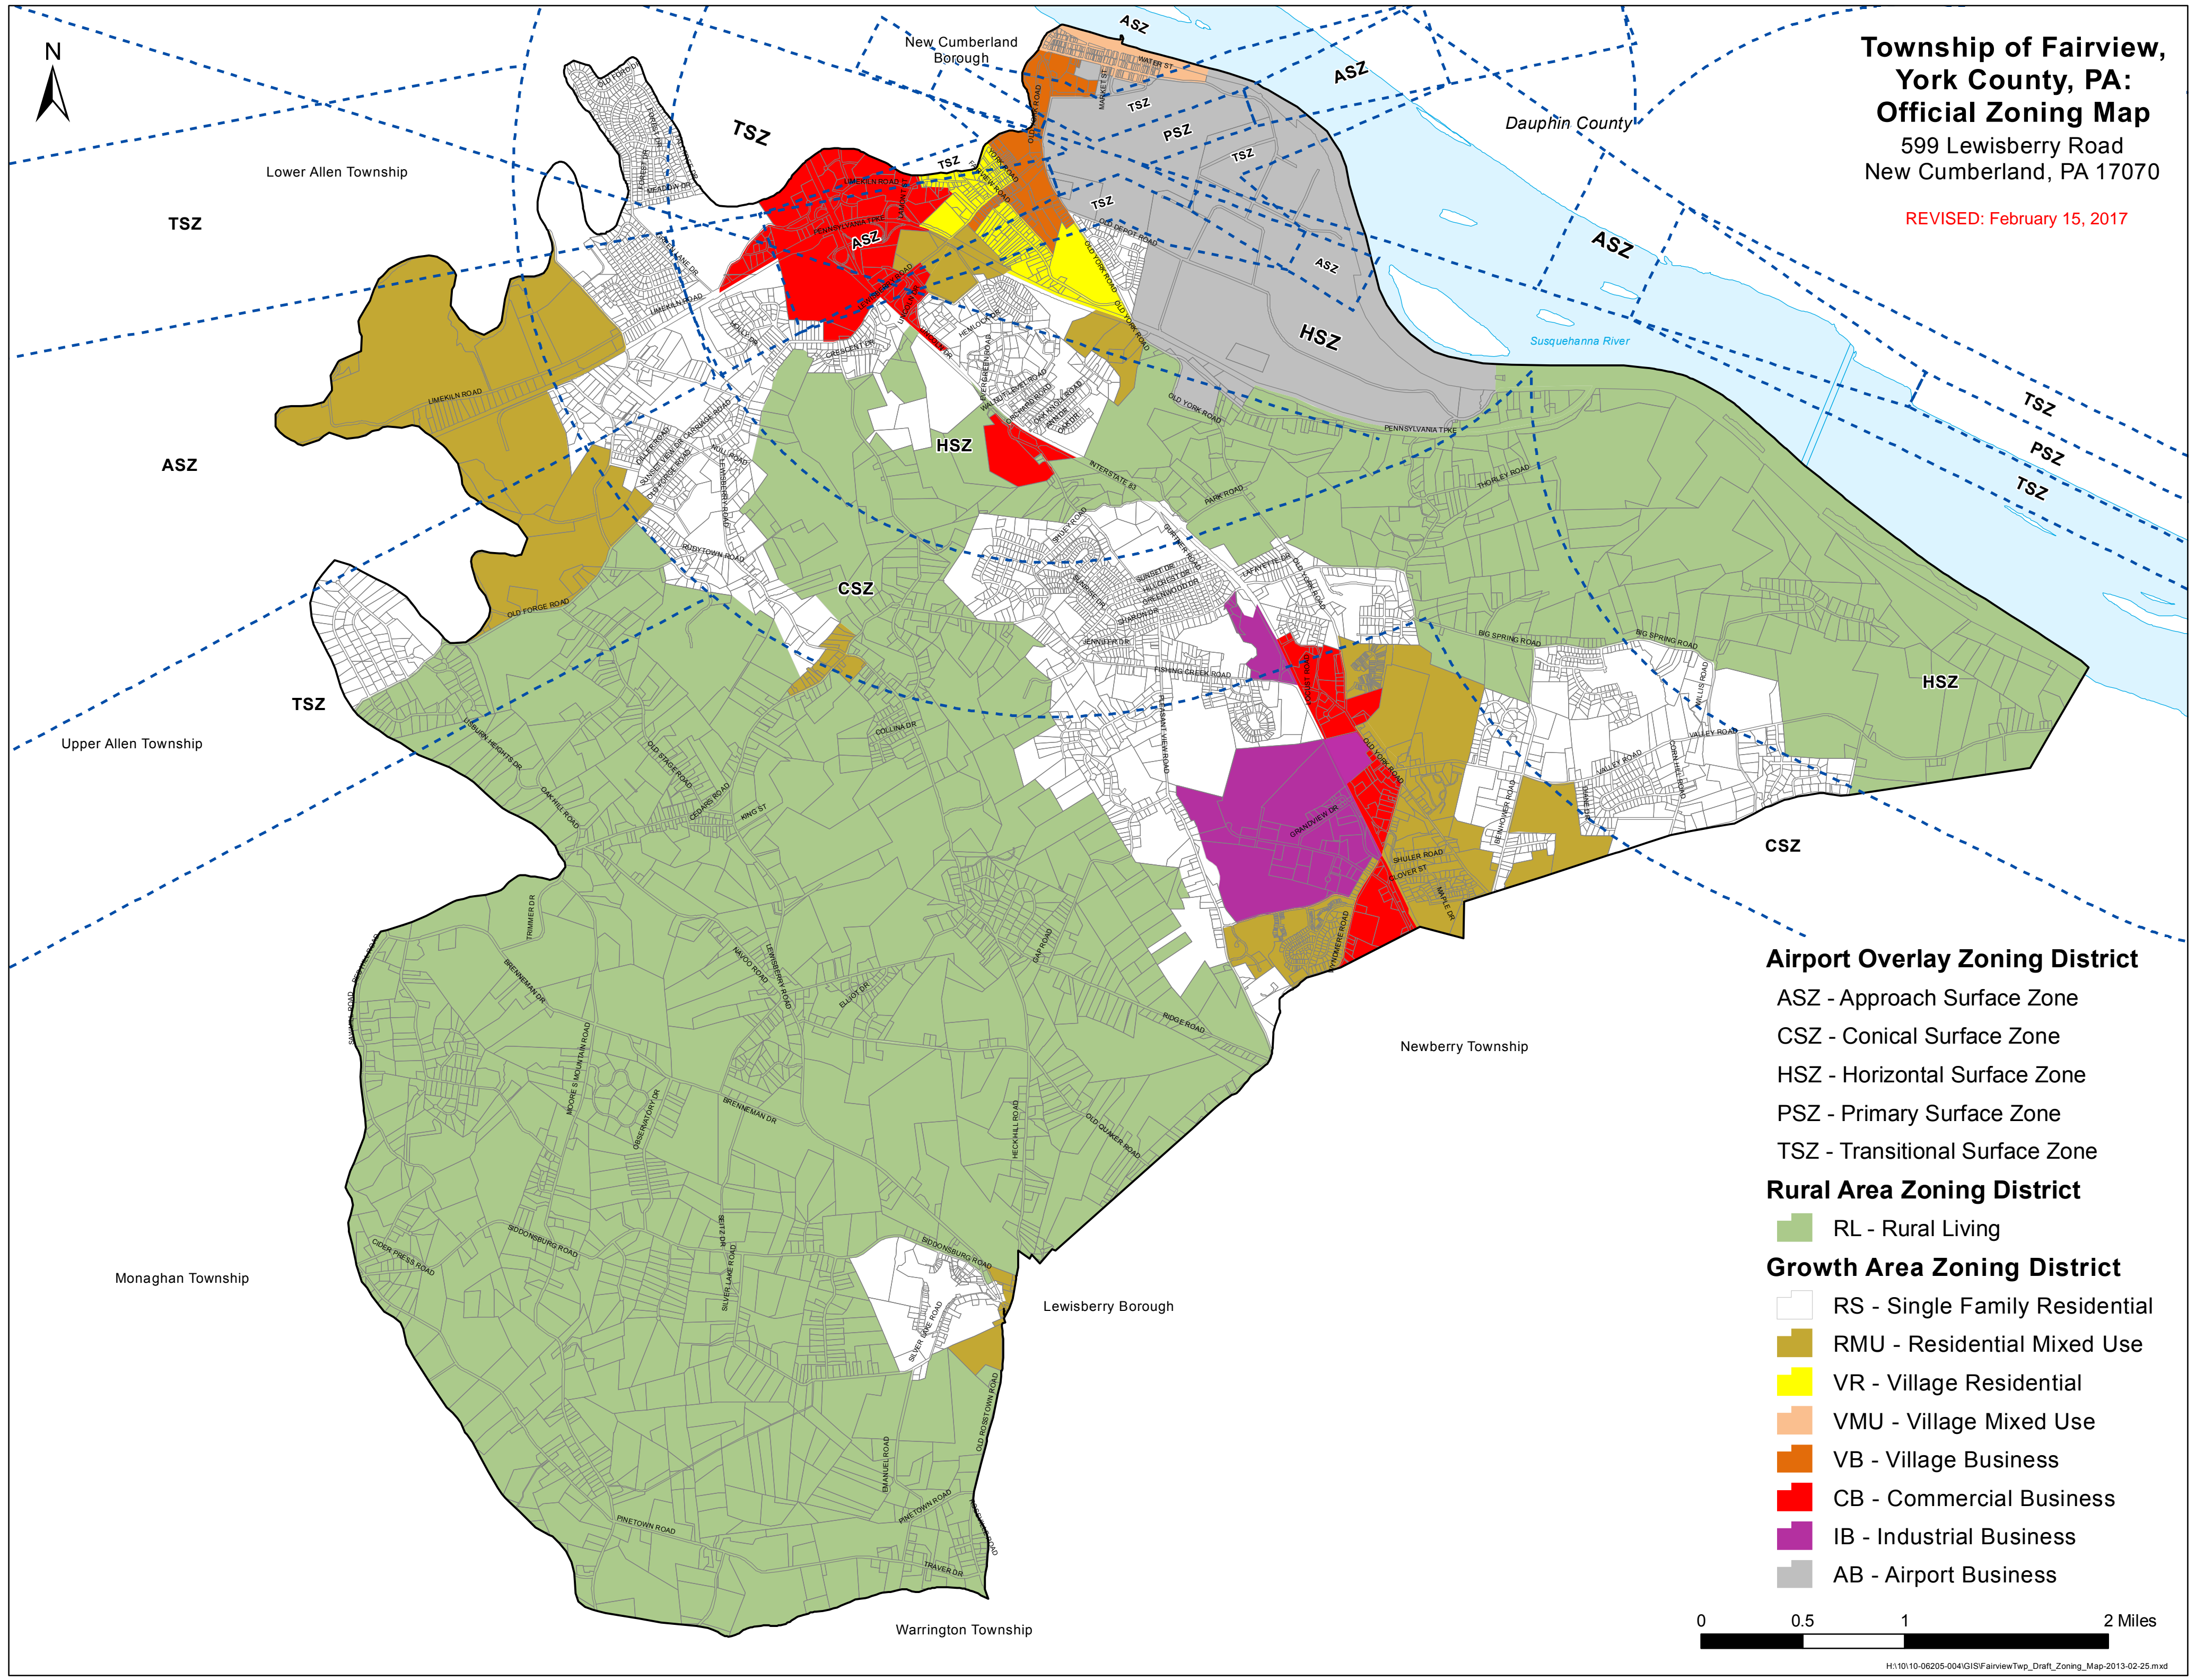

**Township of Fairview,  
York County, PA:  
Official Zoning Map**  
599 Lewisberry Road  
New Cumberland, PA 17070

REVISED: February 15, 2017

**Airport Overlay Zoning District**

- ASZ - Approach Surface Zone
- CSZ - Conical Surface Zone
- HSZ - Horizontal Surface Zone
- PSZ - Primary Surface Zone
- TSZ - Transitional Surface Zone

**Rural Area Zoning District**

- RL - Rural Living

**Growth Area Zoning District**

- RS - Single Family Residential
- RMU - Residential Mixed Use
- VR - Village Residential
- VMU - Village Mixed Use
- VB - Village Business
- CB - Commercial Business
- IB - Industrial Business
- AB - Airport Business